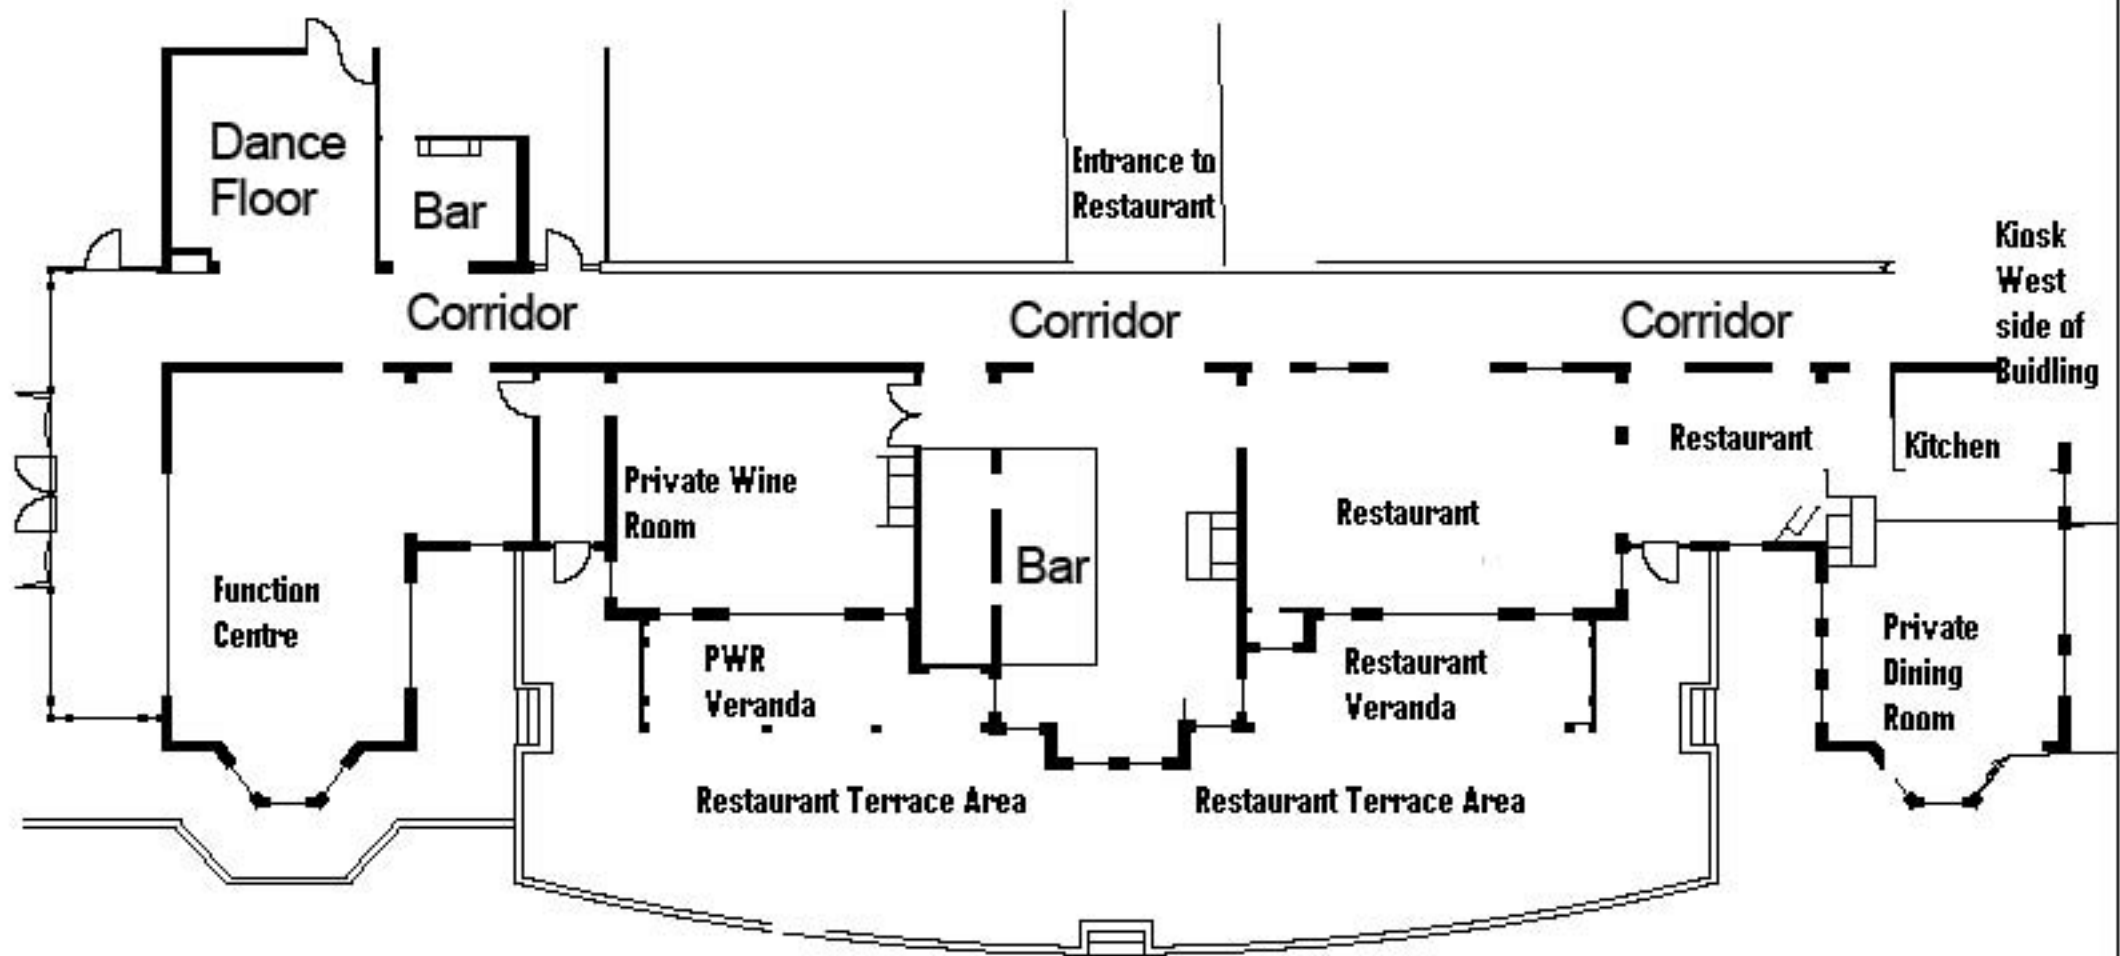

Bluewater Function Centre

River and City Views Facing North

Bluewater
Scale: 1:200
Drawn: P.Dann